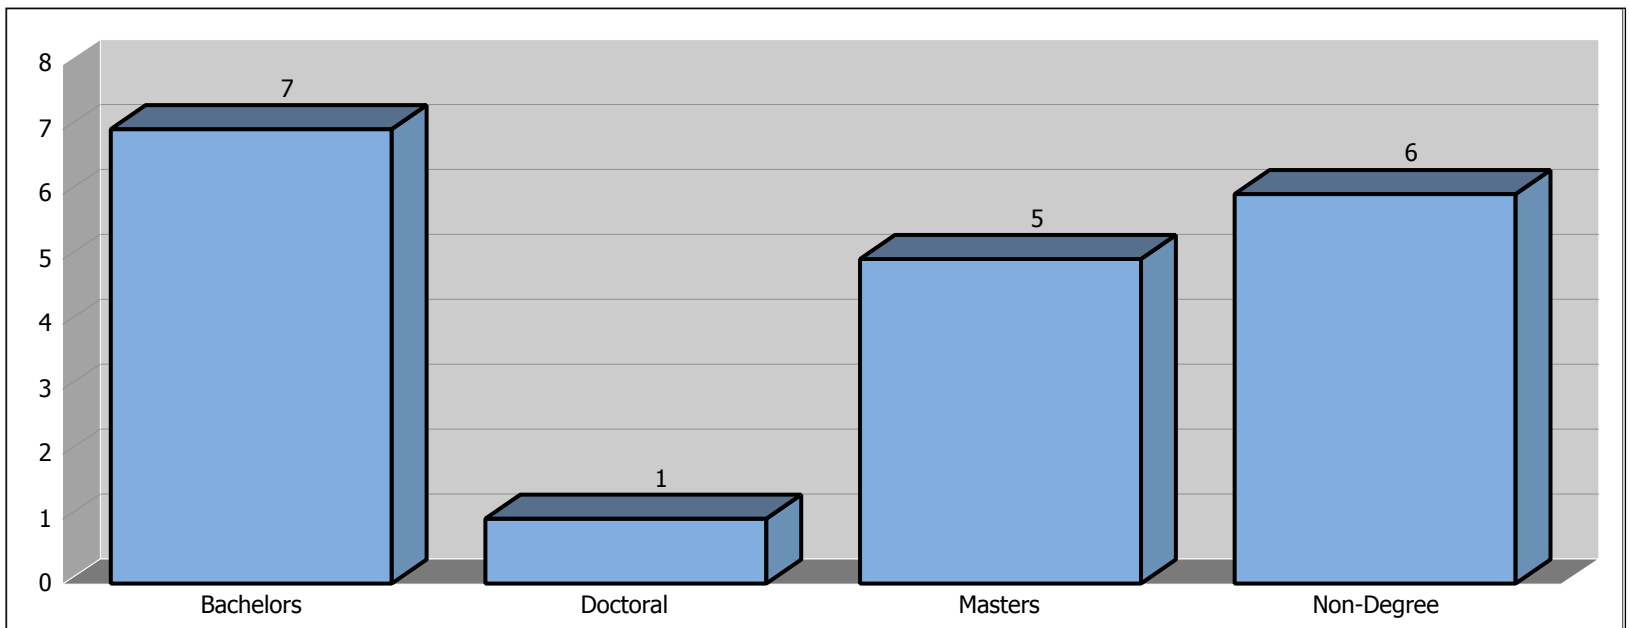

University of Phoenix Student Summary Report for Employees of Sweetwater Union High School District

This report is a snapshot of employees attending University of Phoenix as of August 31, 2017

Total Student Count

19

Total Students that have posted attendance in class within the last 365 days. Student Count is based on recognized student employer during time of enrollment.

Learning Modality

Ground	6
Online	13

Number of students Online and on Ground Campus.

Student Count by Program Level

Top 10 Programs	Count
CONTINUING EDUCATION	3
ELECTIVE/EDUCATION	3
Bachelor of Science in Psychology	2
Master of Arts in Education/Secondary Teacher Education	2
Bachelor of Science in Business with a concentration in Management	1
Bachelor of Science in Criminal Justice Administration	1
Bachelor of Science in Criminal Justice Administration with a concentration in Cybercrimes	1
Bachelor of Science in Information Technology	1
Bachelor of Science in Information Technology with a concentration in Advanced Networking	1
Doctor of Education in Educational Leadership with a specialization in Educational Technology	1
Master of Arts in Education/Elementary Teacher Education	1
Master of Business Administration	1
Master of Science in Counseling/Marriage, Family, and Child Therapy	1

College	Count
College of Education	9
College of Social Sciences	3
College of Criminal Justice and Security	2
College of Information Systems and Technology	2
School of Business	2
School of Advanced Studies	1