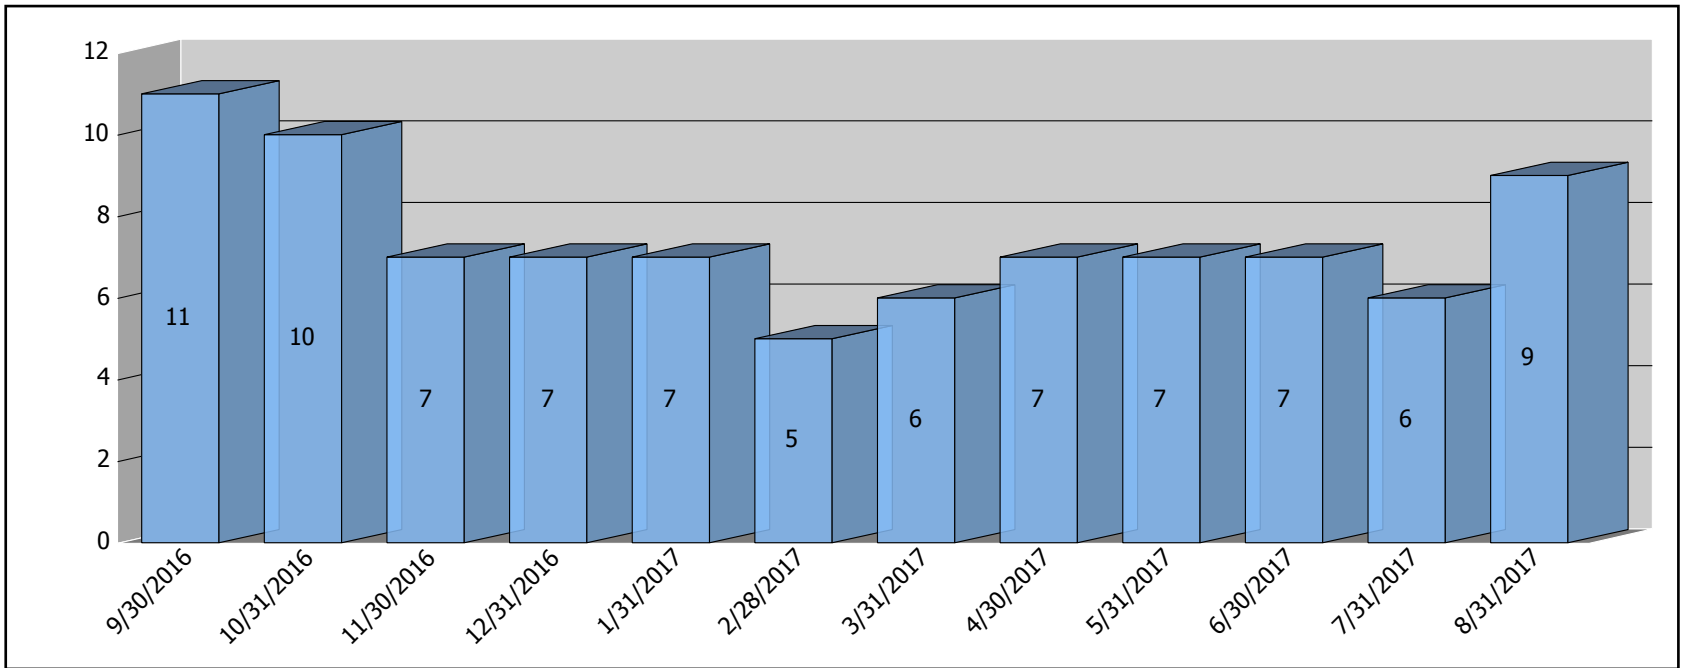

Total Student Count by Month

This chart represents the number of students that have posted attendance within the current month.

Landing Page Data

No data returned for this view. This might be because the applied filter excludes all data.

Number of Visits and Inquiries per Month

If this box is empty that means we have no Landing Page data available